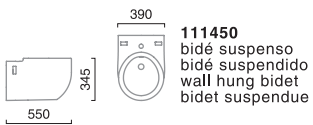

111032
sanita suspena
inodoro suspendido
wall hung wc
cuvette suspendue

CONSULTAR CONSULT CONSULTER

móveis | muebles | furniture | meuble
bases de chuveiro | platos de ducha
shower trays | receveur de douche
misturadoras | griferia | mixers | robinets