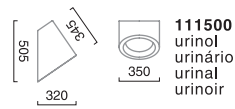

CONSULTAR CONSULT CONSULTER

móveis | muebles | furniture | meuble
bases de chuveiro | platos de ducha
shower trays | receveur de douche
misturadoras | griferia | mixers | robinets