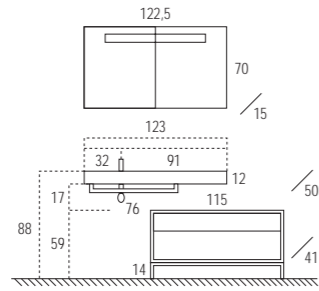

Tendence-Struch_3
Acabado: DEKOR Roble
Finish: Oak DEKOR
Afwerking: DEKOR eiken