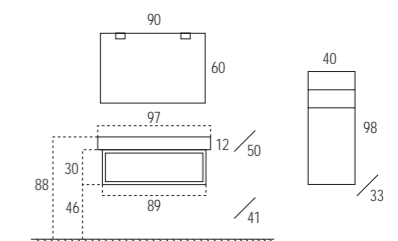

Tendence-Struch_1

Acabado: DEKOR Roble
Finish: Oak DEKOR
Afwerking: DEKOR eiken