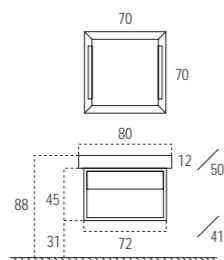

Un aire fresco de modernidad aporta la innovadora colección Tendence. Con serena naturalidad, unas formas que marcarán época.

The innovative Tendence collection provides a fresh air of modernity. With natural serenity, forms which mark an era.

De innoverende Tendence collectie brengt een frisse bries van moderniteit en haar baanbrekende vormgeving zorgt voor een serene natuurlijkheid.

Tendence-Struch_2

Acabado: DEKOR Roble gris Vulcano / Blanco, lacado mate
Finish: Vulcano grey oak DEKOR / White, matt lacquer
Afwerking: DEKOR grijze eik Vulcano / Wit, mat gelakt