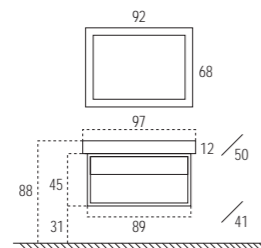

Tendence-Struch_10

Acabado: DEKOR Roble / Blanco, lacado mate
Finish: Oak DEKOR / White, matt lacquer
Afwerking: DEKOR eiken / Wit, mat gelakt

Lavabos de porcelana en acabado brillo / Porcelain wash basins in gloss finish
Porseleinen wastafels met glanzende afwerking

Blanco / White / Wit

Negro / Black / zwart

Acabado DEKOR: frentes y estructura / DEKOR Finishes: fronts and structure / DEKOR afwerking: frontpanelen en structuur

D2

D3

D4

D5

BICOLOR / TWO-COLOURED / BICOLOR

BICOLOR: Estructura DEKOR. Frentes lacado mate.

TWO-COLOURED: DEKOR structure. Matt lacquer fronts.

BICOLOR: DEKOR structuur. Mat gelakte frontpanelen.

D6

D7

D8

D9

E0

D2 Wengue / Wenge / Wengé

D3 Roble / Oak / Eiken

D4 Roble gris Vulcano / Vulcano grey oak / grijze eik Vulcano

BICOLOR / TWO-COLOURED / BICOLOR

D5 Wengue / Bronze - Wenge / Bronze - Wengé / Brons

D6 Wengue / Blanco - Wenge / White - Wengé / Wit

D7 Roble / Blanco - Oak / White - Eiken / Wit

D8 Roble / Moka - Oak / Mocha - Eiken / Mokka

D9 Roble gris Vulcano / Blanco - Vulcano grey oak / White - grijze eik Vulcano / Wit

E0 Roble gris Vulcano / Crema - Vulcano grey oak / Cream - grijze eik Vulcano / Crème

Cajones interiores en madera de haya maciza / Interior drawers in solid beech wood / Binnenladen in massief beukenhout