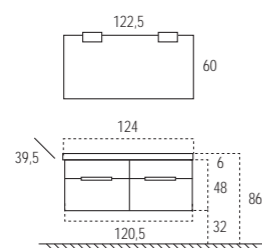

Komplett-Struch

La gran cantidad de combinaciones de esta colección es inmensa, 16 modelos de lavabos cerámicos, armarios-espejo, espejos con luz, infinidad de muebles bajo lavabo en fondos de 39 y 47 cm., diversos módulos, incluso con apoyos al suelo, accesorios del mismo nombre y diseño.

En definitiva, una colección de gran prestigio, en acabados lacado en mate y en acabados de auténtica chapa de madera.

The large quantity of combinations of this collection is immense, 16 ceramic wash basin models, mirror cabinets, mirrors with light, an infinite number of under sink units with depths of 39 and 47 cm., various modules, including floor supports, accessories by the same name and design.

Definitely, a collection of great prestige, in matt lacquer finishes and real wood veneer finishes.

De talloze combinaties van deze collectie zijn mogelijk dankzij de 16 modellen van keramische wastafels, de spiegelkasten, de spiegels met licht, de talrijke wastafelmeubels met een diepte van 39 en 47 cm, verscheidene modules, ook met vloersteunen, en accessoires met dezelfde naam.

Kortom, een prestigieuze collectie met mat gelakte afwerkingen of echte houtfineer.

Komplett-Struch_1

Acabado: Blanco, lacado mate
Finish: White, matt lacquer
Afwerking: wit, mat gelakt