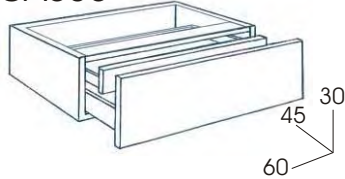

Módulos Bajos Altura 30 cm

PB30

CA030

PA30

CA030

Módulos Altos

PB

EL

PV

PA

PD

EL

PL

Columnas

EA

EAP

Espejos

ICD

60 X 85 cm

ICD

90 X 85 cm

ICD

120 X 85 cm

IRD

D: 90 cm

IS

60 X 85 cm
90 X 85 cm
120 X 85 cm

IR

D: 80 cm
D: 90 cm

AP

30 cm
60 cm