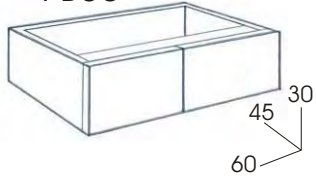

Módulos Bajos Altura 30 cm

PB30