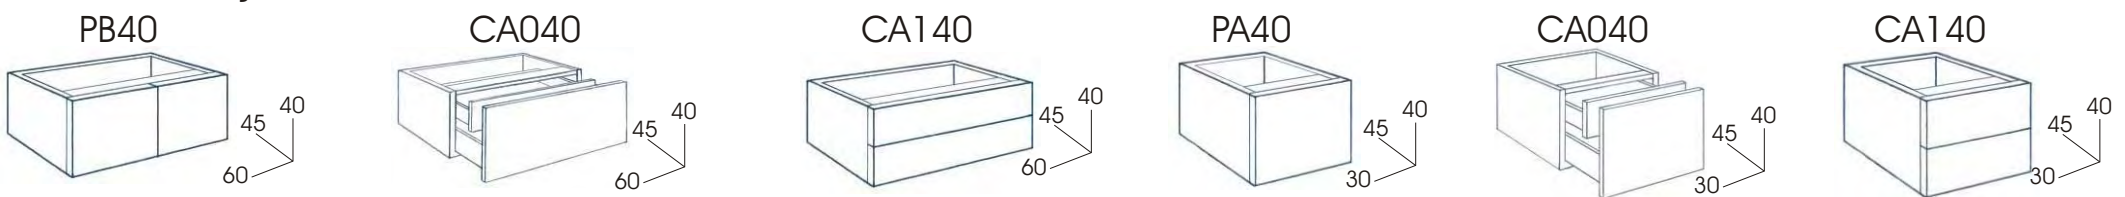

*The combination trend  
for this set with 60 cm basin  
and base unit of 30 cm.  
Glass countertop decorated  
in black Garden with flashes  
does not leave anyone indifferent.*

**Portalavabos Altura 60 cm**

**Módulos Bajos Altura 60 cm**

**Portalavabos Altura 40 cm**

**Módulos Bajos Altura 40 cm**

**Portalavabos Altura 30 cm**