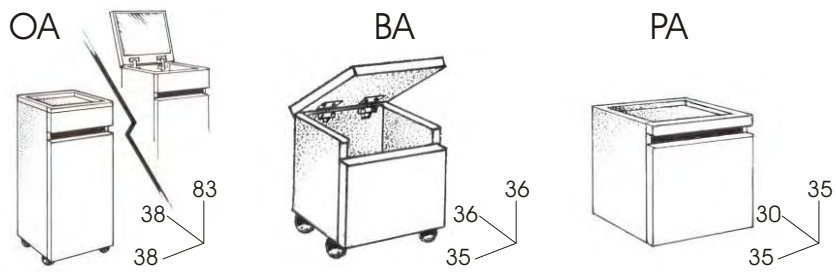

MAASAI

Muebles bajos