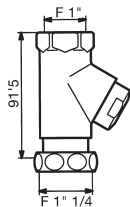

TEMPOSTOP

764 Llave de paso Tempostop recta Tempostop straight shut-off valve

Llave de paso de H 1 1/4" con toma para tubo 1".
"H" 1 1/4" shut-off valve with intake for 1" tube

77 €