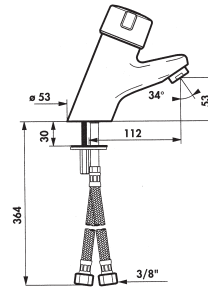

Self-timing mixer tap

- 120 mm fixed spout and aerator.
- 20 second timer
- 9 l/minute pre-adjusted flow and possibility of adjusting flow and limiting temperature without disconnecting water supply.
- anti-return valves and entry filters.
- flexible connections.