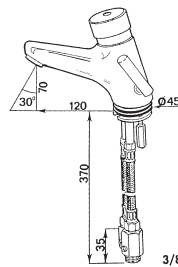

Self-timing mixer tap

- 120 mm fixed spout and aerator.
- 12 second timer
- 6 l/minute pre-adjusted flow and possibility of adjusting flow and limiting temperature without disconnecting water supply.
- anti-return valves and entry filters.
- flexible connections.