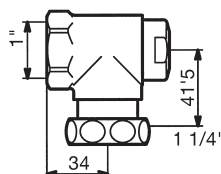

765 Llave de paso Tempostop de escuadra Tempostop elbow shut-off valve

1. Llave de paso de H 1 1/4" con toma para tubo 1".
   "H" 1 1/4" shut-off valve with intake for 1" tube

77 €