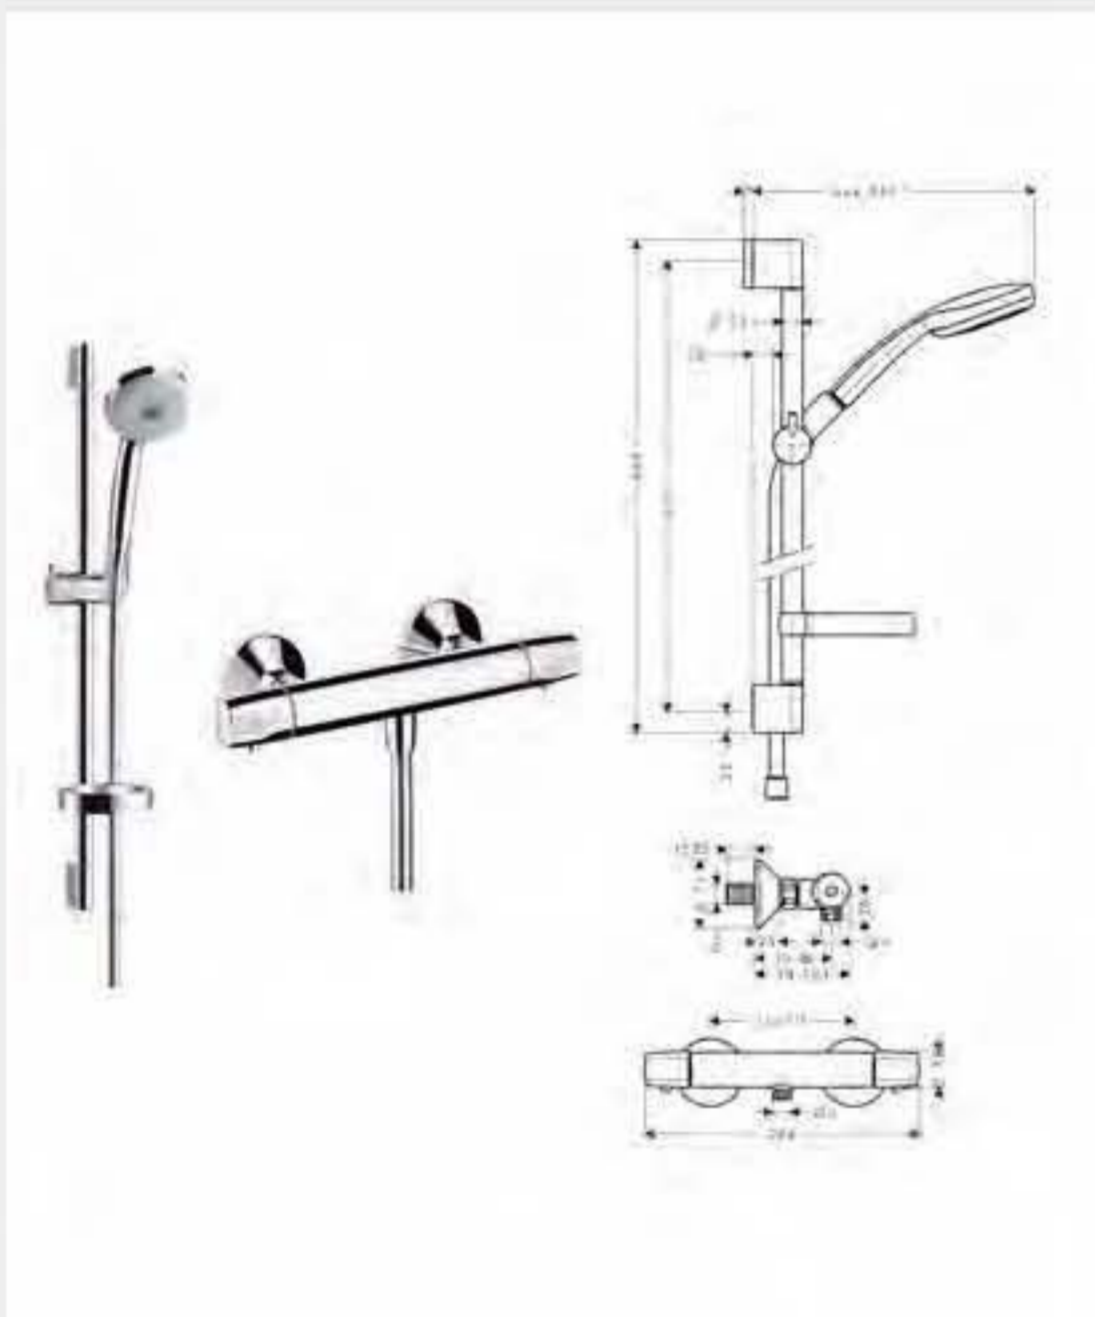

Croma 100 Multi Ecostat E Combi 0,65m

- Cromo 100 Multi/Unica°C Set 0,65m (ref.27775000)
- Ecostat E termostato ducha visto (ref.13125000)

Cromo

27056000