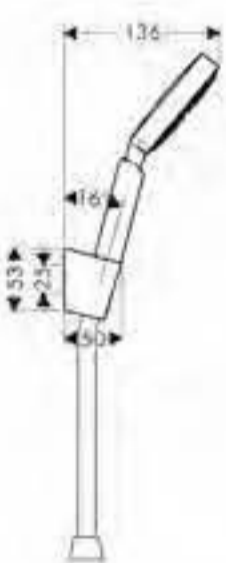

Raindance S porter sets

Raindance S 100 AIR 1jet/Porter'S Set

Cromo

27580000

- Raindance S 100 AIR 1jet teleducha (ref.28509000)
- Porter'S soporte de ducha (ref.28331000)
- Isiflex flexo 1,25m (ref.28272000)