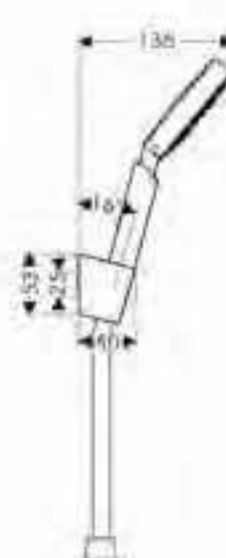

Raindance E 100 AIR 1jet/Porter'D Set

Cromo

27573000

- Raindance E 100 AIR 1jet teleducha (ref.28508000)
- Isiflex flexo 1,60m (ref.28276000)
- Porter'D soporte de ducha (ref.27526000)

Raindance S porter sets

Raindance S 100 AIR 1jet/Porter'S Set

Cromo

27580000

- Raindance S 100 AIR 1jet teleducha (ref.28509000)
- Porter'S soporte de ducha (ref.28331000)
- Isiflex flexo 1,25m (ref.28272000)

Raindance S 100 AIR 1jet/Porter'S Set