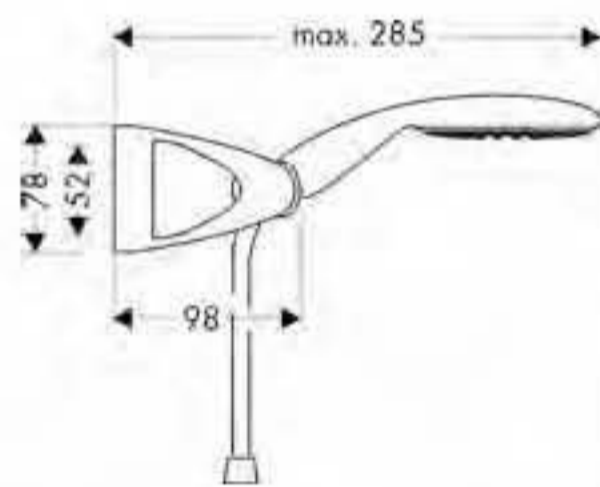

Opcional:

- Casetta'C jabonera (ref.28678000)

Raindance E porter sets

Raindance E 100 AIR 1jet/Porter'D Set

Cromo

27572000

- Raindance E 100 AIR 1jet teleducha (ref.28508000)
- Isiflex flexo 1'25m (ref.28272000)
- Porter'D soporte de ducha (ref.27526000)