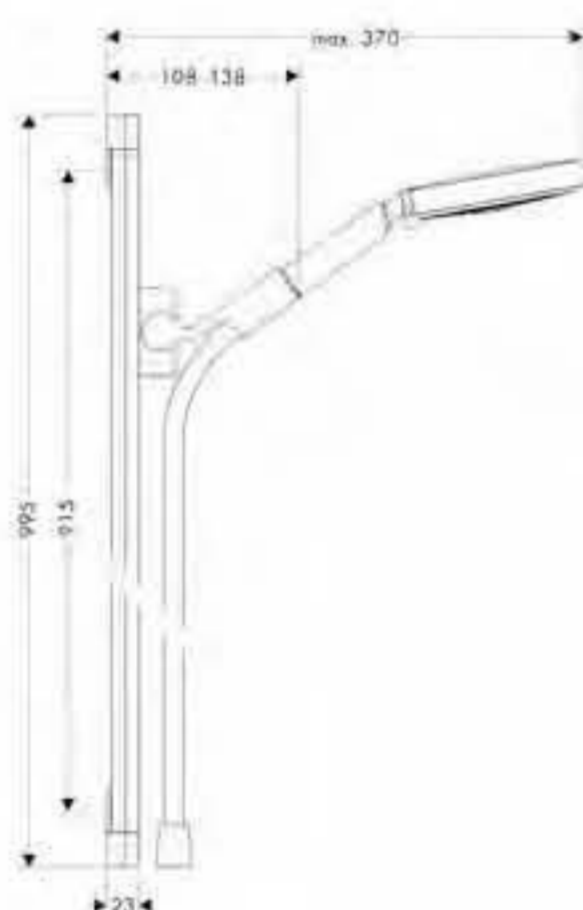

**Raindance S 150 AIR 3jet EcoSmart/
Raindance Unica'S Set 0,90m**

cromo

27658000

- Raindance S 150 AIR 3jet EcoSmart teleducha (ref.28550000)
- Isiflex flexo 1,60m (ref.28276000)
- Raindance Unica'S barra de ducha 0,90m (ref.27636000)

Opcional:

- Raindance Casetta jabonera (ref.28684000)
- Calzo de compensación (ref.98993000)
- Set de montaje en esquina (ref.28694000)