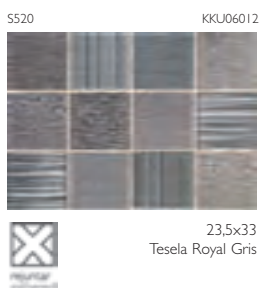

S520 KKI06012
23,5x33
Tesela Royal Gris